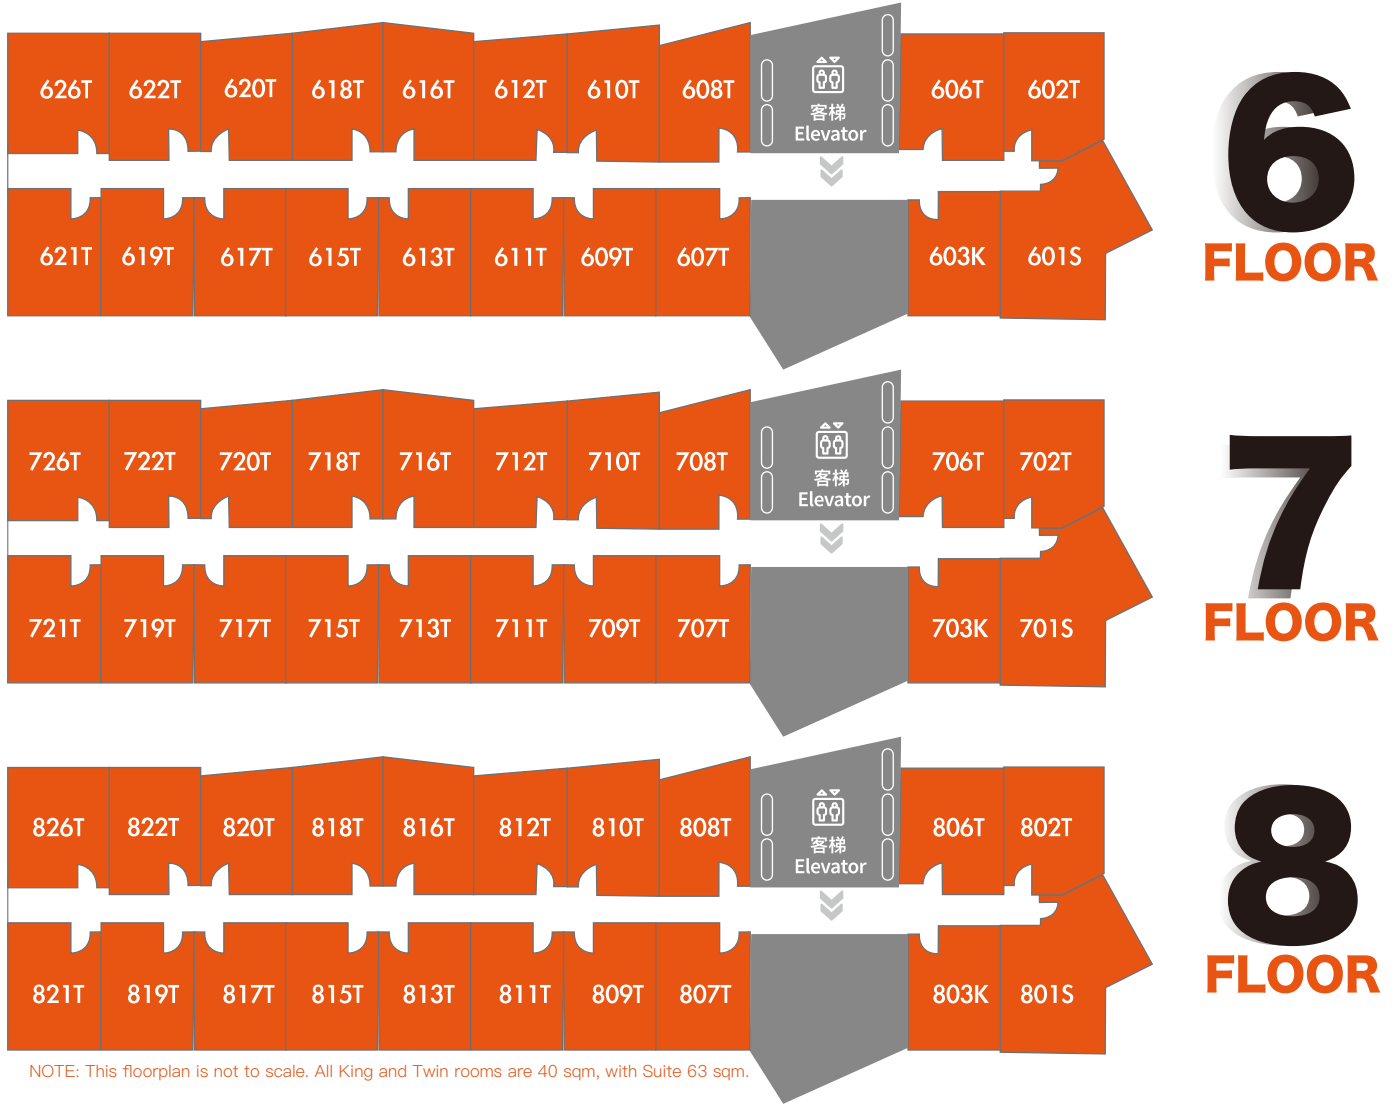

We look forward to working with you in Singapore this November!

Best regards,
WHATZ A BRUSH WITH LUXURY

CONRAD CENTENNIAL SINGAPORE

Two Temasek Boulevard, Singapore, 038982, Singapore

Our hotel rises above the Marina Bay, walking distance from the Esplanade, Marina Square, Suntec Convention Center, and The Float. Discover Singapore culture.

SECTORS&EXHIBITION FEES

Room Type	Room Size	Exhibition Fee
King/Twin Room	40 sqm	US\$5,100 + 5% Business Tax
Suite Room	63 sqm	US\$8,000 + 5% Business Tax

Receive a 20 % discount off the standard rate when the signed and fully paid contract is received by: June 30, 2023.
 Receive a 10 % discount off the standard rate when the signed and fully paid contract is received by: July 30, 2023.

WHATZ A BRUSH WITH LUXURY

EXHIBITION MAP

NOTE: This floorplan is not to scale. All King and Twin rooms are 40 sqm, with Suite 63 sqm.

Receive a 20 % discount off the standard rate when the signed and fully paid contract is received by: June 30, 2023.
Receive a 10 % discount off the standard rate when the signed and fully paid contract is received by: July 30, 2023.